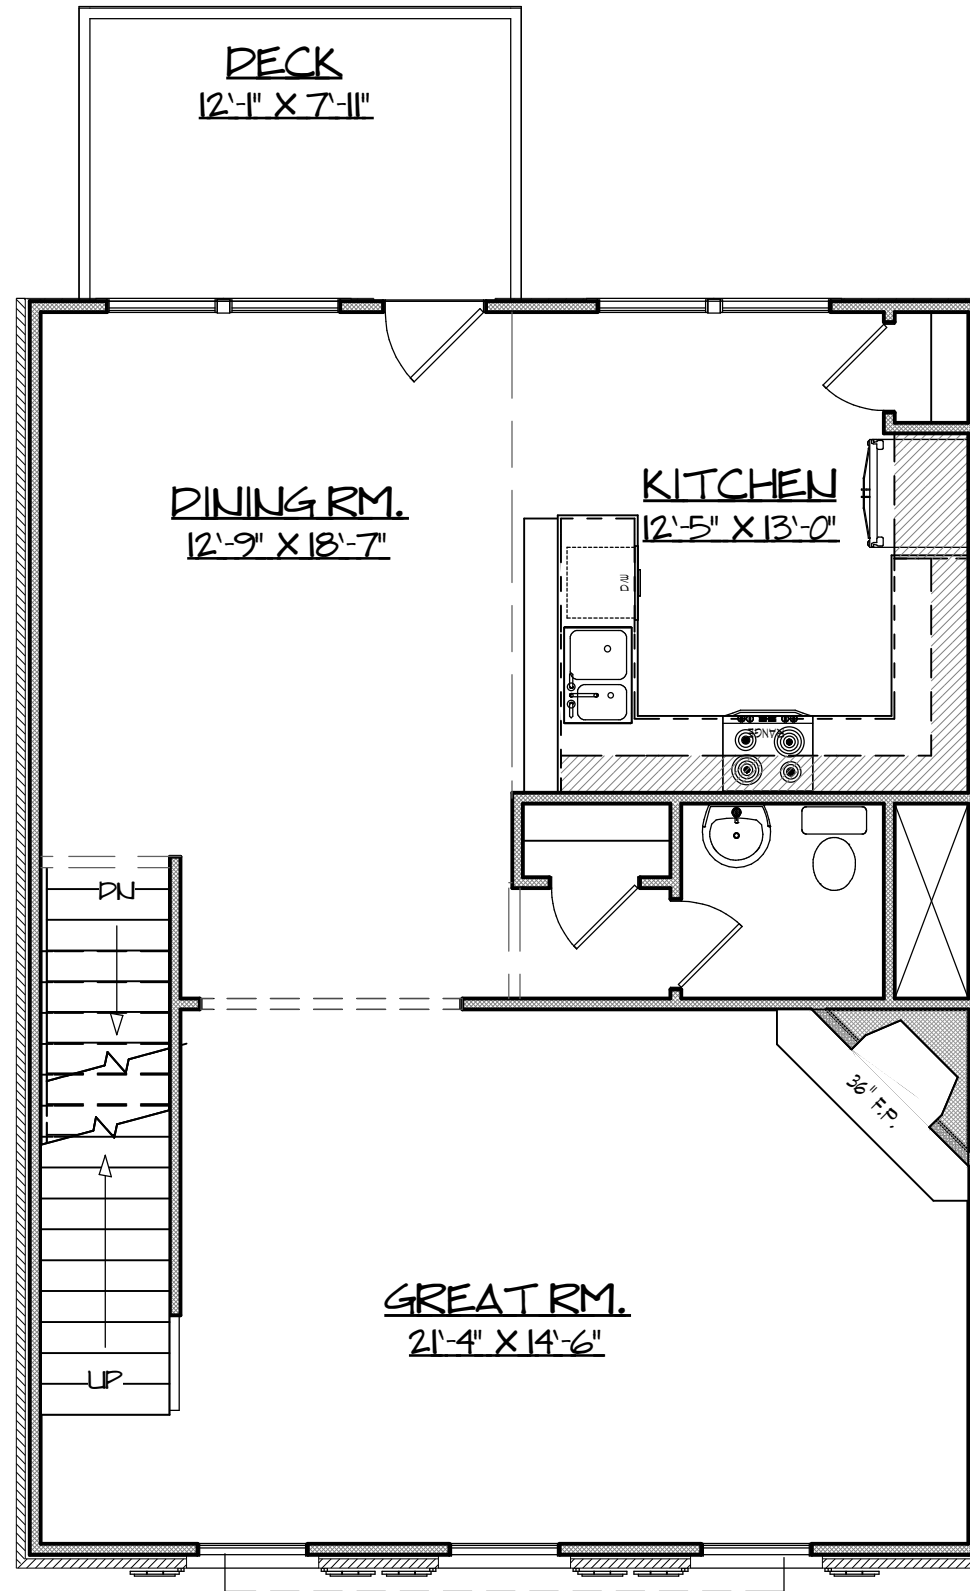

# The Montclair

2650 SQ. FT.

All Renderings include some options  
and all plans are subject to change

1ST FLOOR

2ND FLOOR

3RD FLOOR

Reserves at Ivy Creek

*The Brookfield*  
2088 SQ. FT.