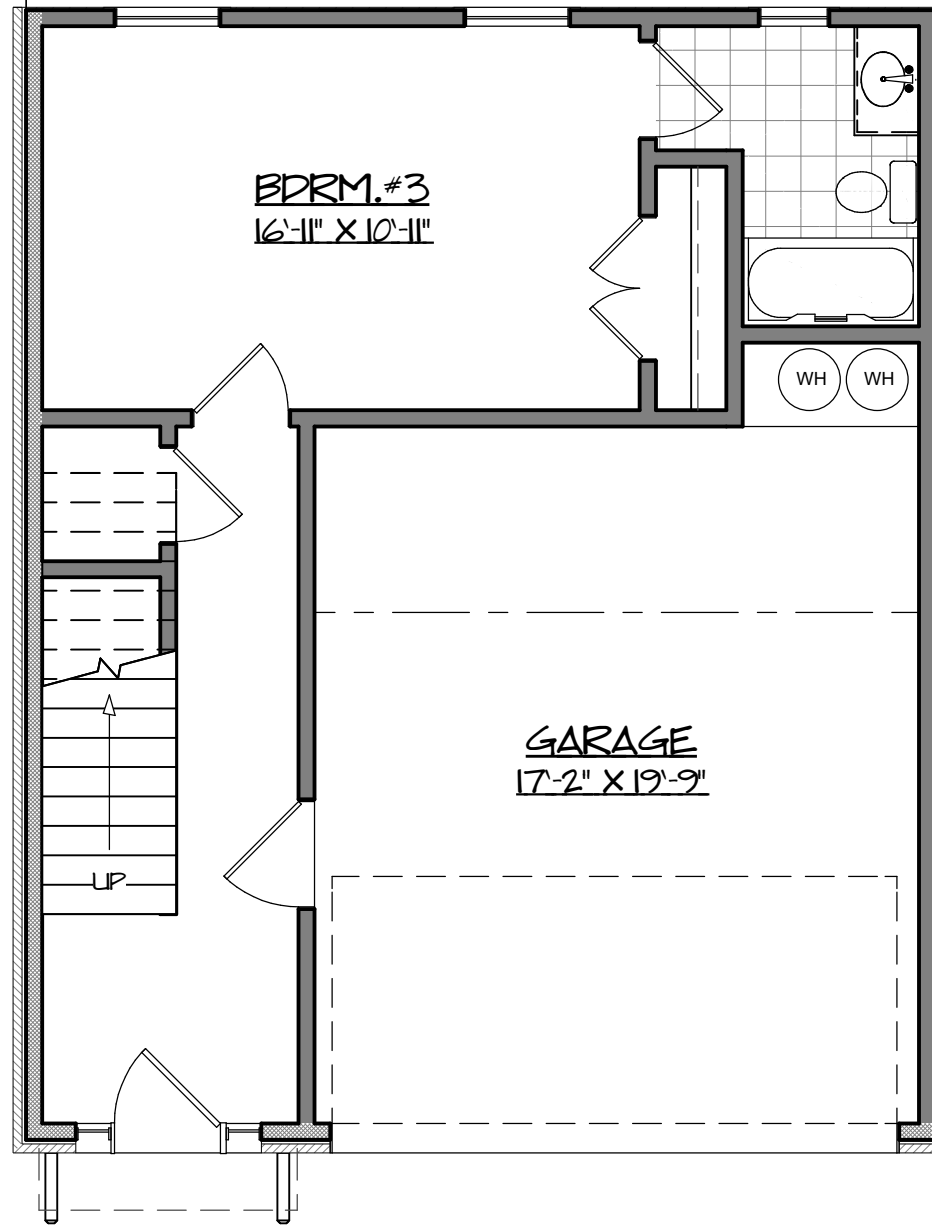

# The Montclair

2650 SQ. FT.

All Renderings include some options  
and all plans are subject to change

1ST FLOOR

2ND FLOOR

3RD FLOOR

Reserves at Ivy Creek

*The Brookfield*  
2088 SQ. FT.