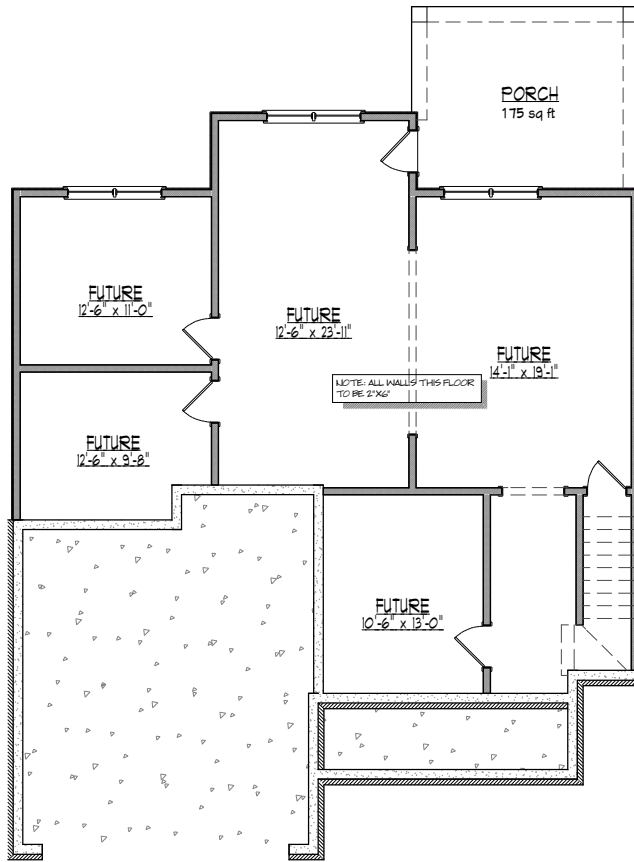

"The Ashley I"

*Master on Main
5 BEDROOMS
3 BATHS*

2540 SQFT

Crawford Creek HomeBuilders

**CRAWFORD CREEK
HOMEBUILDERS**

"The Ashley I"
BASEMENT FLOORPLAN

"The Ashley I"
FIRST FLOORPLAN

"The Ashley I"
SECOND FLOORPLAN

All Renderings include some options and all plans are subject to change