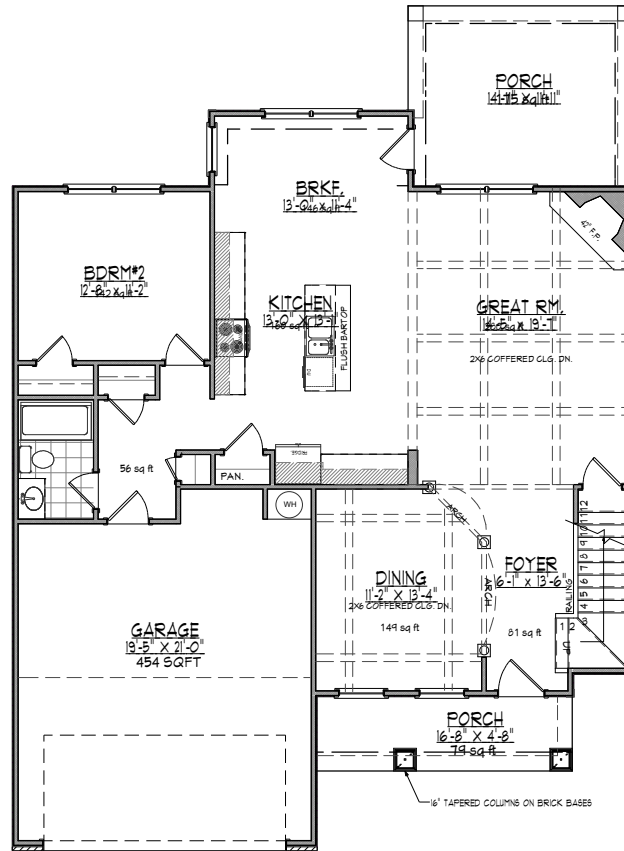

"The Ashley I"

*Master on Main
5 BEDROOMS
3 BATHS*

2540 SQFT

Crawford Creek HomeBuilders

**CRAWFORD CREEK
HOMEBUILDERS**

"The Ashley I"
BASEMENT FLOORPLAN

"The Ashley I"
FIRST FLOORPLAN

"The Ashley I"
SECOND FLOORPLAN

All Renderings include some options and all plans are subject to change