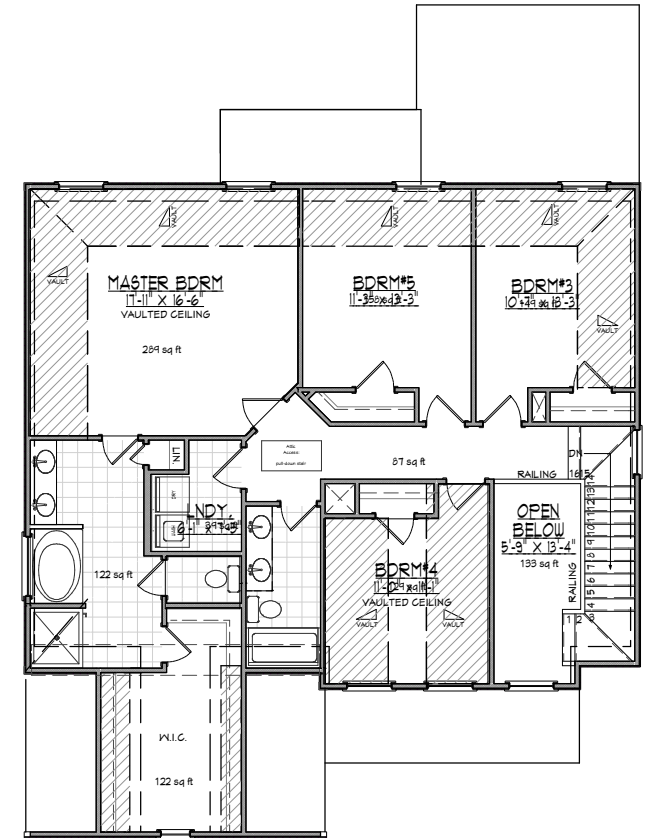

"The Ashley I"

*Master on Main
5 BEDROOMS
3 BATHS*

2540 SQFT

Crawford Creek HomeBuilders

**CRAWFORD CREEK
HOMEBUILDERS**

"The Ashley I"
BASEMENT FLOORPLAN

"The Ashley I"
FIRST FLOORPLAN

"The Ashley I"
SECOND FLOORPLAN

All Renderings include some options and all plans are subject to change