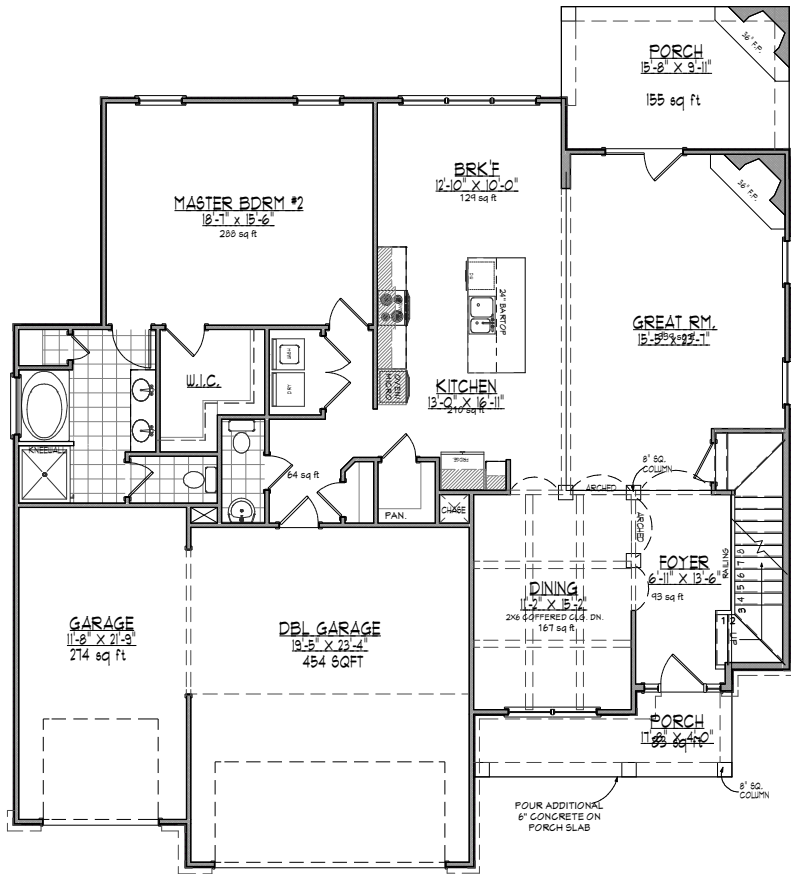

"The Ashley III"

5 BEDROOMS
3-1/2 BATHS

3093 SQFT

Crawford Creek HomeBuilders

**CRAWFORD CREEK
HOMEBUILDERS**

"The Ashley III"
FIRST FLOORPLAN

"The Ashley III"
SECOND FLOORPLAN

*All Renderings include some options and
all plans are subject to change*