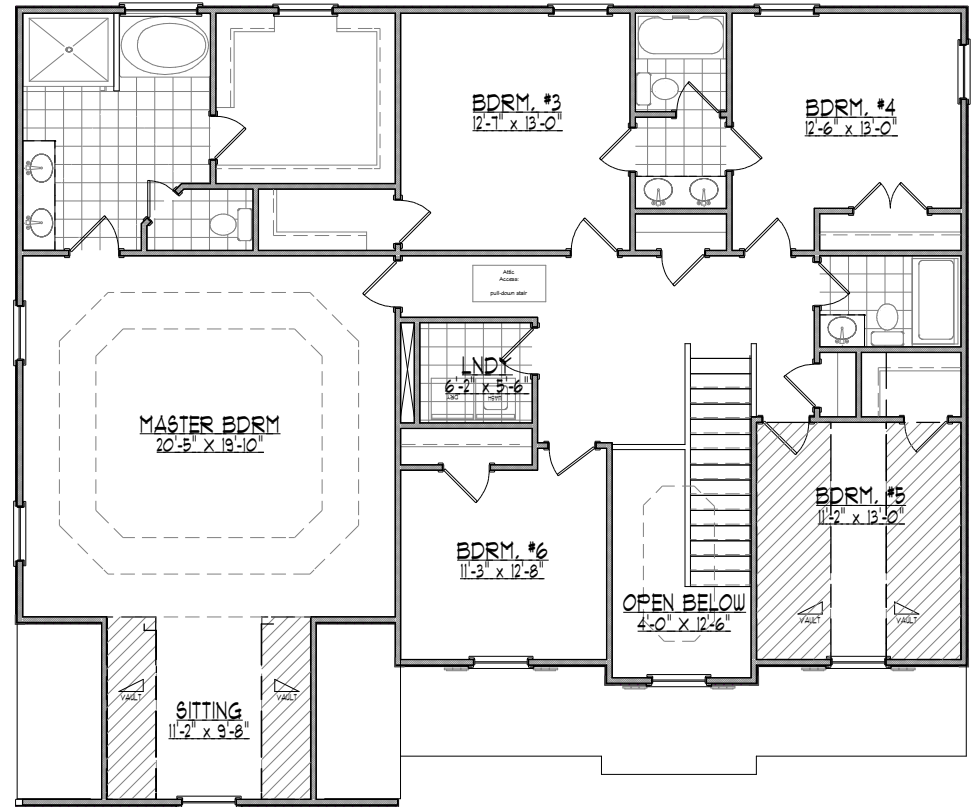

"The Cedar I"

6 BEDROOMS
4-1/2 BATHS

3328 SQFT

Crawford Creek HomeBuilders

**CRAWFORD CREEK
HOMEBUILDERS**

"The Cedar I"
FIRST FLOORPLAN

"The Cedar I"
SECOND FLOORPLAN

*All Renderings include some options and
all plans are subject to change*