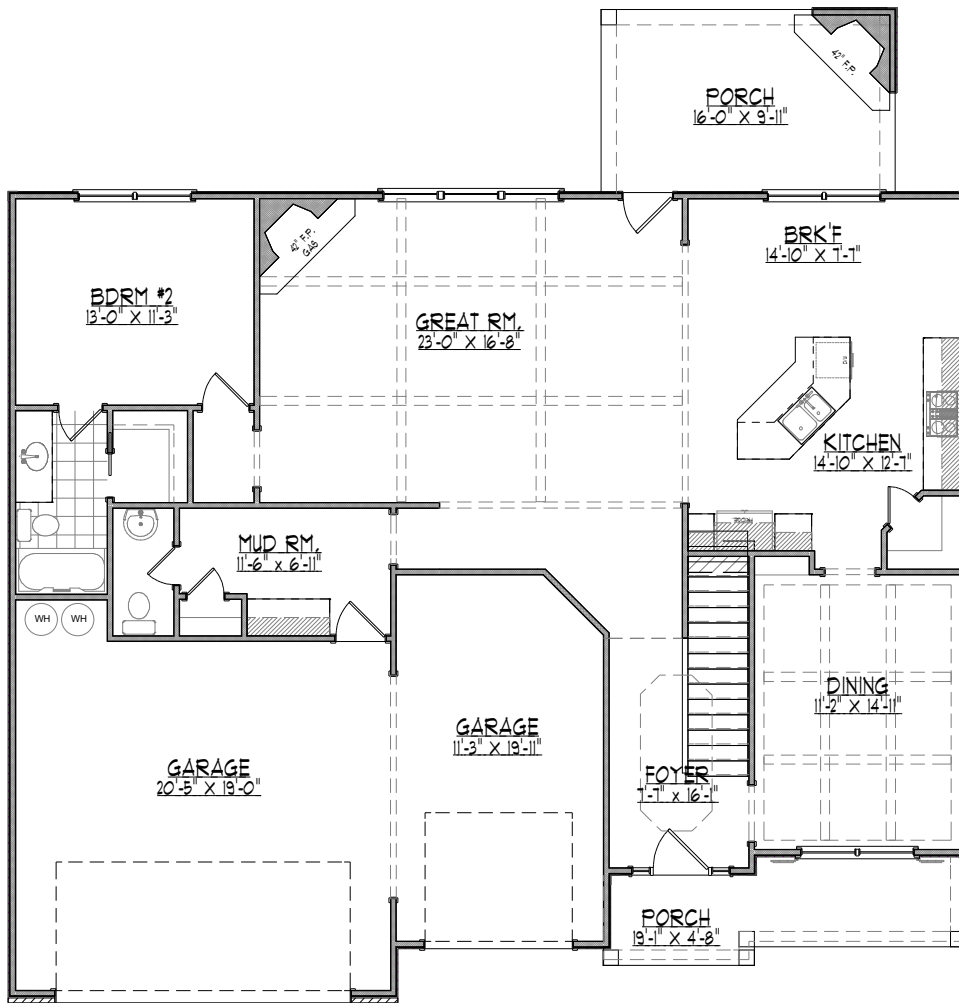

"The Cedar I"

6 BEDROOMS
4-1/2 BATHS

3328 SQFT

Crawford Creek HomeBuilders

**CRAWFORD CREEK
HOMEBUILDERS**

"The Cedar I"
FIRST FLOORPLAN

"The Cedar I"
SECOND FLOORPLAN

*All Renderings include some options and
all plans are subject to change*