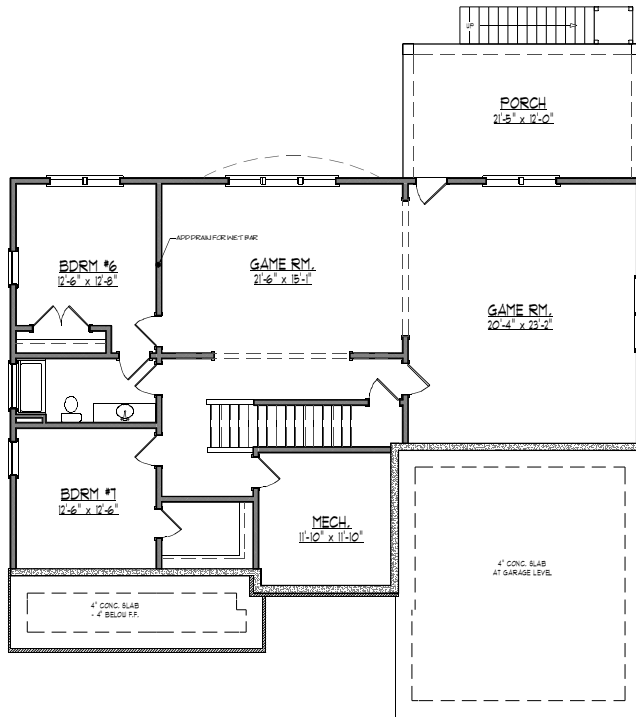

"The Chesnut"

5 BEDROOMS
4-1/2 BATHS

3462 SQFT

Crawford Creek HomeBuilders

CRAWFORD CREEK
HOMEBUILDERS

*Optional
Laundry.*

*Optional
Bath*

*"The Chesnut"
OPTIONAL BASEMENT*

*"The Chesnut"
SECOND FLOORPLAN*

*"The Chesnut"
FIRST FLOORPLAN*

*All Renderings include some options
and all plans are subject to change*