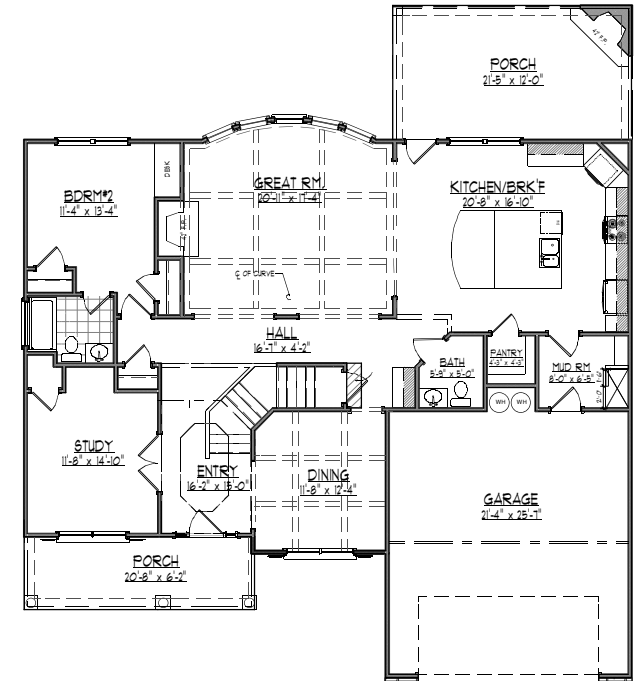

"The Chesnut"

5 BEDROOMS
4-1/2 BATHS

3462 SQFT

Crawford Creek HomeBuilders

CRAWFORD CREEK
HOMEBUILDERS

*Optional
Laundry.*

*Optional
Bath*

*"The Chesnut"
OPTIONAL BASEMENT*

*"The Chesnut"
SECOND FLOORPLAN*

*"The Chesnut"
FIRST FLOORPLAN*

*All Renderings include some options
and all plans are subject to change*