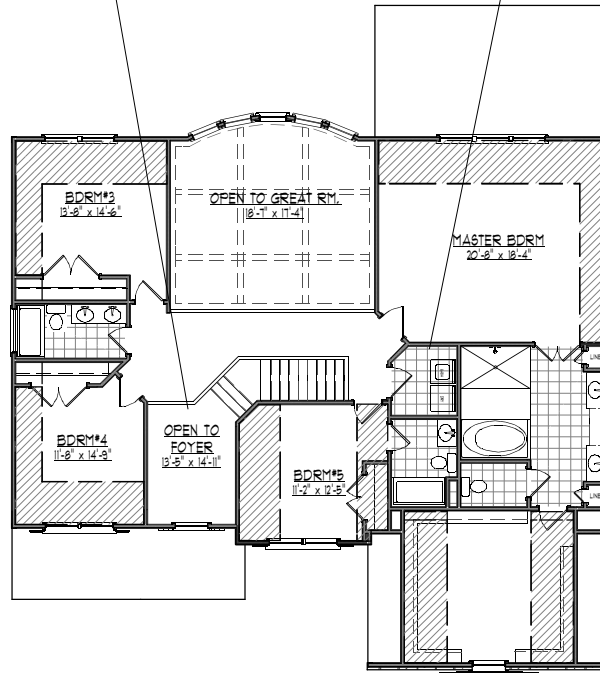

"The Chesnut"

5 BEDROOMS
4-1/2 BATHS

3462 SQFT

Crawford Creek HomeBuilders

CRAWFORD CREEK
HOMEBUILDERS

*Optional
Laundry.*

*Optional
Bath*

*"The Chesnut"
OPTIONAL BASEMENT*

*"The Chesnut"
SECOND FLOORPLAN*

*"The Chesnut"
FIRST FLOORPLAN*

*All Renderings include some options
and all plans are subject to change*