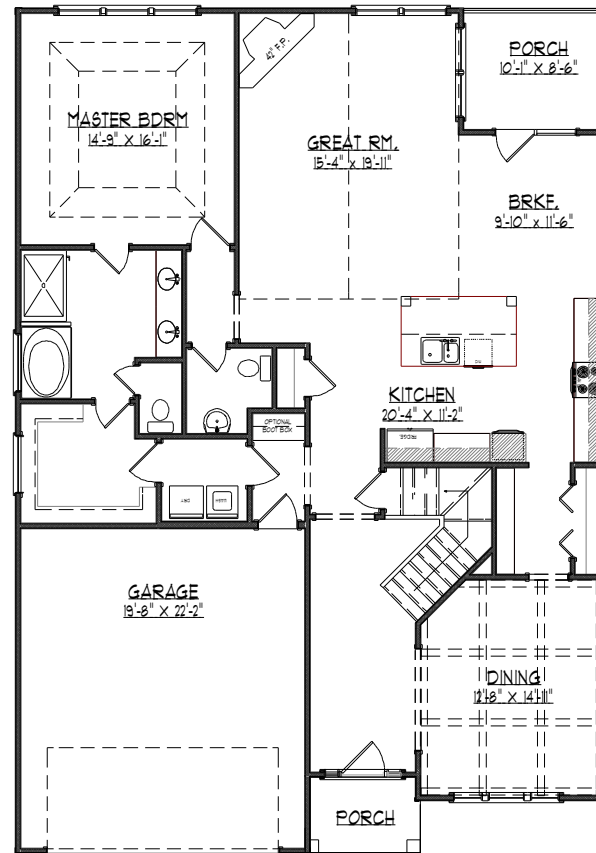

*"The Julianne"*

4 BEDROOMS  
3-1/2 BATHS

2986 SQFT

*Crawford Creek HomeBuilders*

**CRAWFORD CREEK  
HOMEBUILDERS**

*"The Julianne"*  
BASEMENT OPTION

*"The Julianne"*  
FIRST FLOORPLAN

*"The Julianne"*  
SECOND FLOORPLAN

*All Renderings include some options and all plans are subject to change*