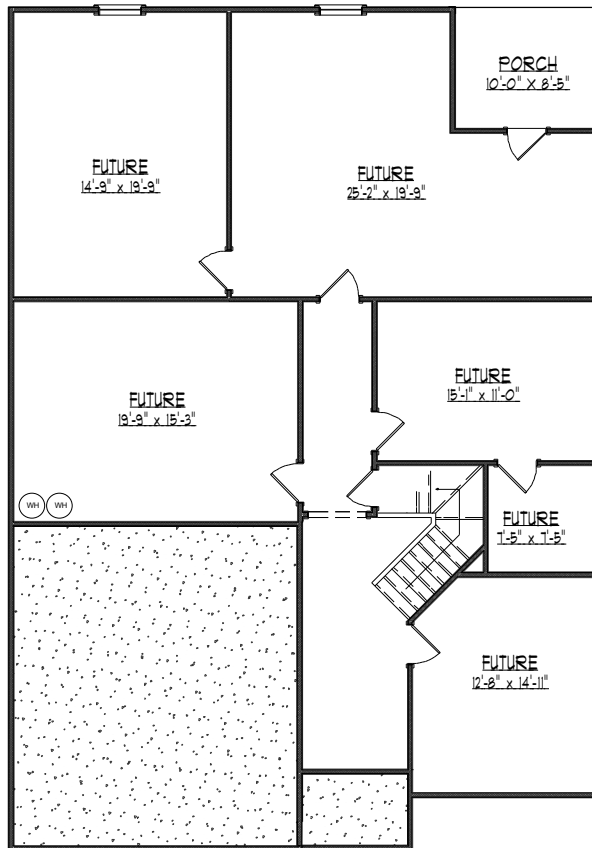

*"The Julianne"*

4 BEDROOMS  
3-1/2 BATHS

2986 SQFT

*Crawford Creek HomeBuilders*

**CRAWFORD CREEK  
HOMEBUILDERS**

*"The Julianne"*  
BASEMENT OPTION

*"The Julianne"*  
FIRST FLOORPLAN

*"The Julianne"*  
SECOND FLOORPLAN

*All Renderings include some options and all plans are subject to change*