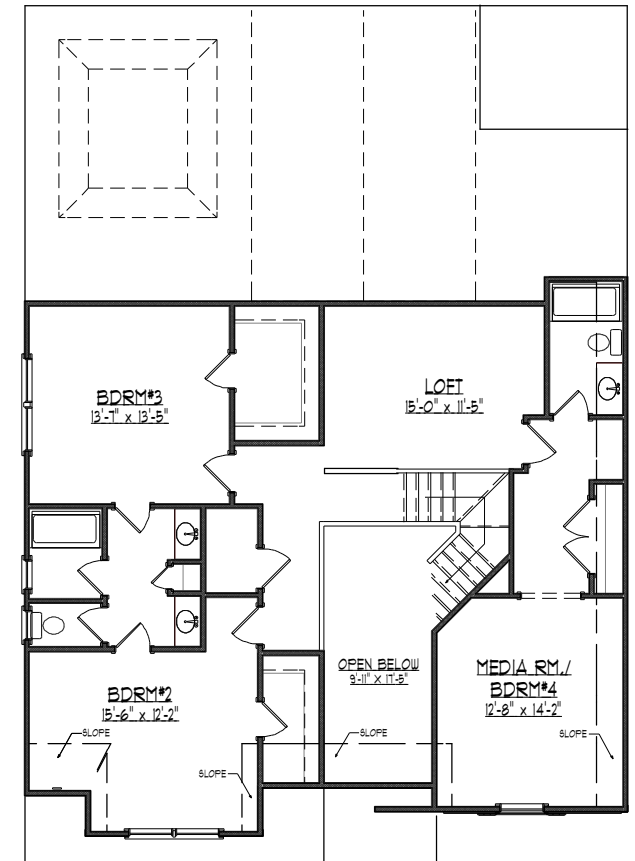

*"The Julianne"*

4 BEDROOMS  
3-1/2 BATHS

2986 SQFT

*Crawford Creek HomeBuilders*

**CRAWFORD CREEK  
HOMEBUILDERS**

*"The Julianne"*  
BASEMENT OPTION

*"The Julianne"*  
FIRST FLOORPLAN

*"The Julianne"*  
SECOND FLOORPLAN

*All Renderings include some options and all plans are subject to change*