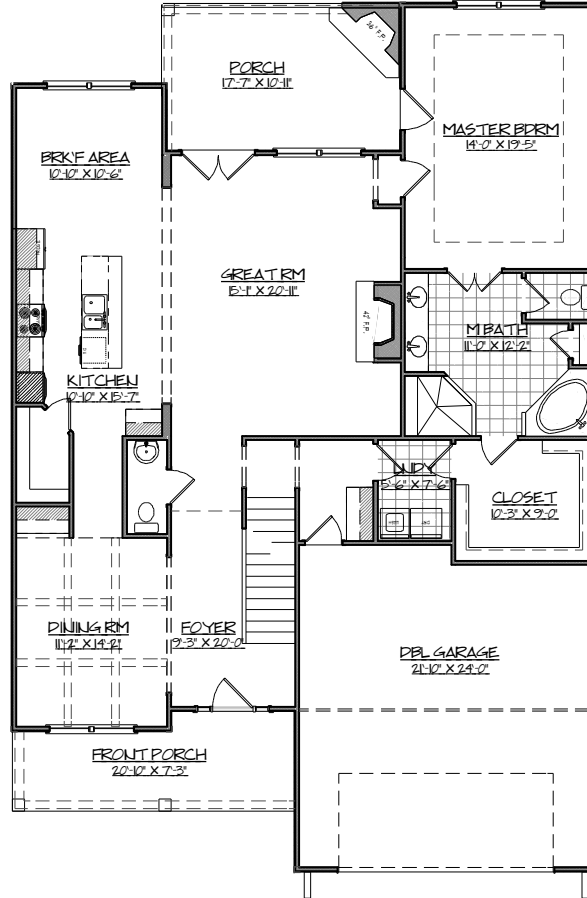

*"The Kendal"*

4 BEDROOMS  
3-1/2 BATHS

2916 SQFT

*Crawford Creek HomeBuilders*

**CRAWFORD CREEK  
HOMEBUILDERS**

*"The Kendal"*  
BASEMENT OPTION

*"The Kendal"*  
FIRST FLOORPLAN

*"The Kendal"*  
SECOND FLOORPLAN

*All Renderings include some options and all plans are subject to change*