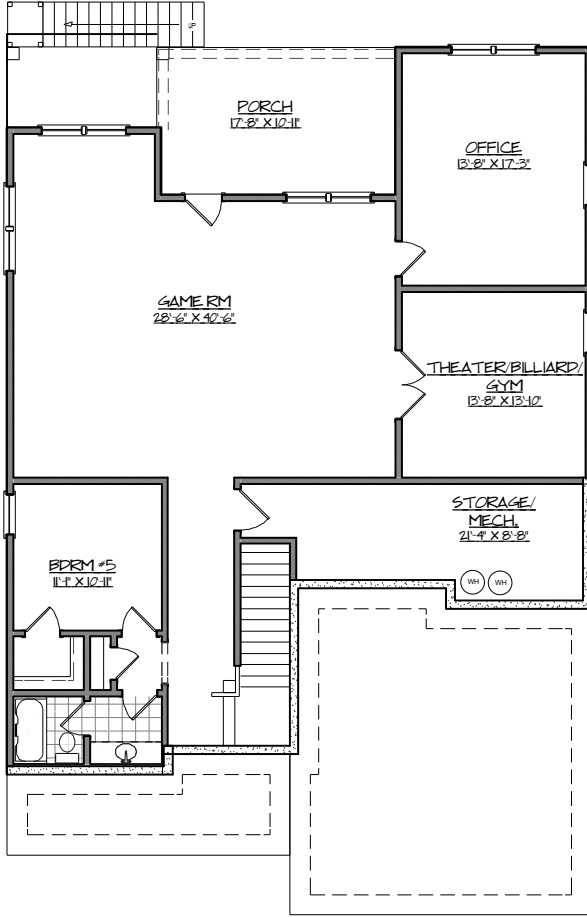

*"The Kendal"*

4 BEDROOMS  
3-1/2 BATHS

2916 SQFT

*Crawford Creek HomeBuilders*

**CRAWFORD CREEK  
HOMEBUILDERS**

*"The Kendal"*  
BASEMENT OPTION

*"The Kendal"*  
FIRST FLOORPLAN

*"The Kendal"*  
SECOND FLOORPLAN

*All Renderings include some options and all plans are subject to change*