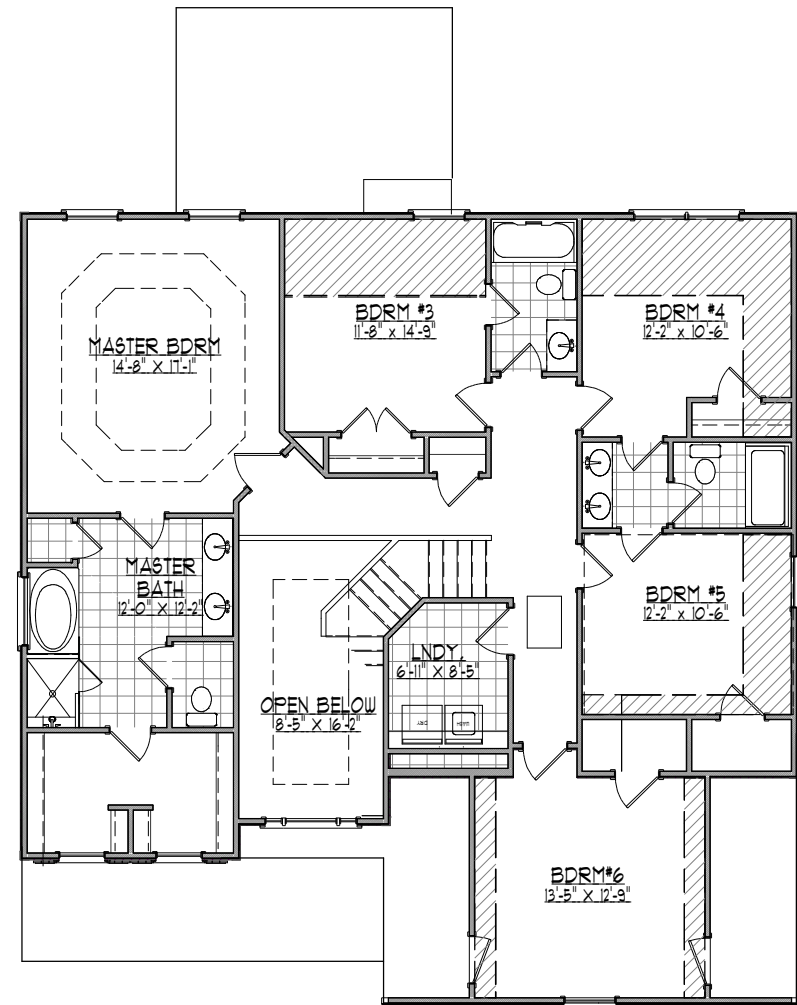

*"The Scarlett"*

6 BEDROOMS  
4 BATHS

2957 SQFT

*Crawford Creek HomeBuilders*

**CRAWFORD CREEK  
HOMEBUILDERS**

*"The Scarlett"*  
**FIRST FLOORPLAN**

*"The Scarlett"*  
**SECOND FLOORPLAN**

*All Renderings include some options and  
 all plans are subject to change*