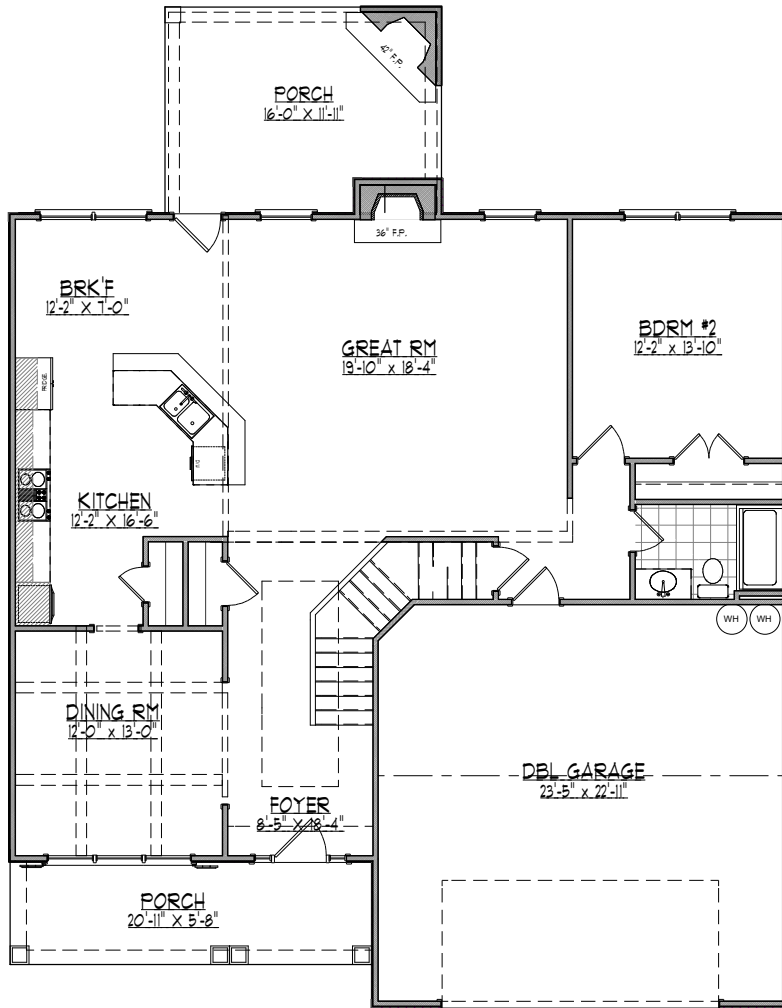

*"The Scarlett"*

6 BEDROOMS  
4 BATHS

2957 SQFT

*Crawford Creek HomeBuilders*

**CRAWFORD CREEK  
HOMEBUILDERS**

*"The Scarlett"*  
**FIRST FLOORPLAN**

*"The Scarlett"*  
**SECOND FLOORPLAN**

*All Renderings include some options and  
 all plans are subject to change*